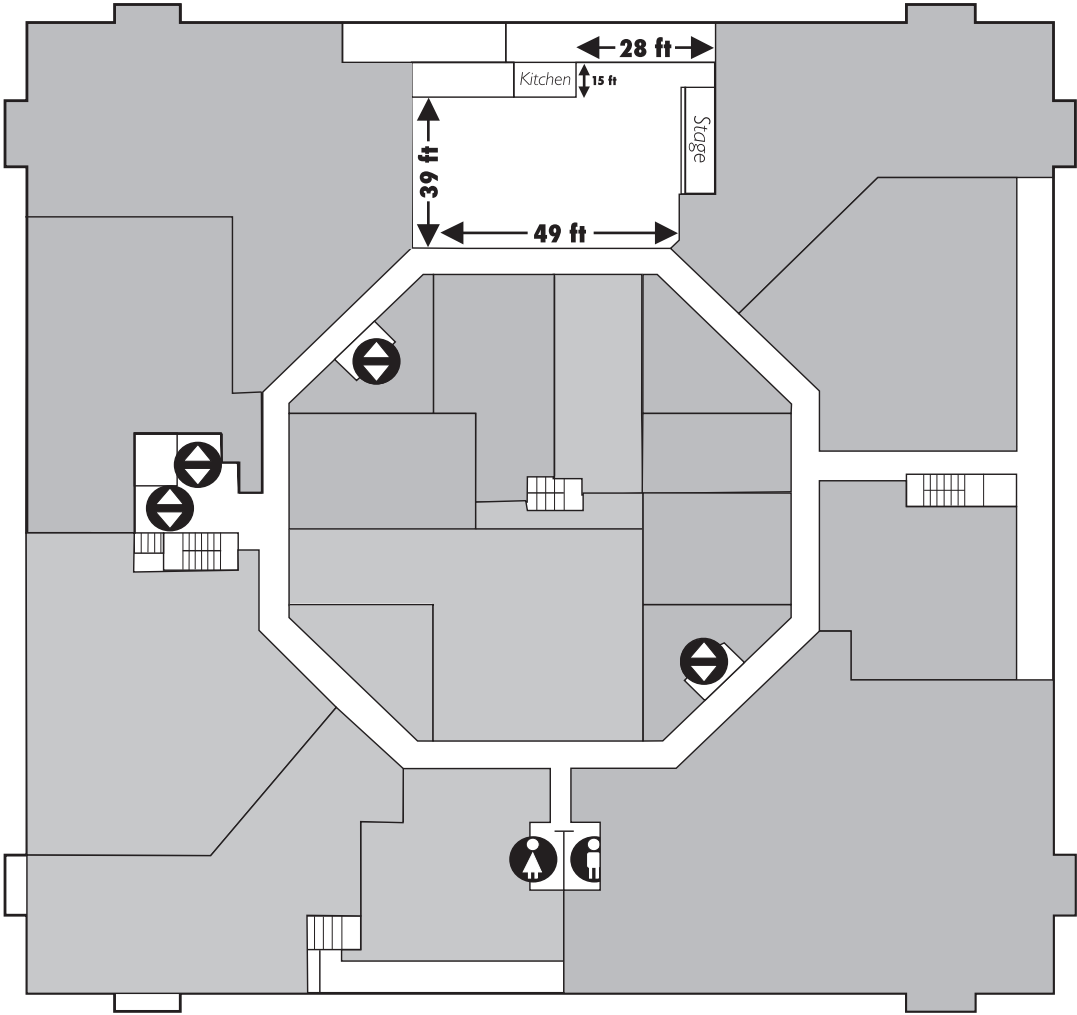

CONFERENCE CENTER

Approx 2500 sq ft

Stage:
30 ft x 10 ft

Showrooms